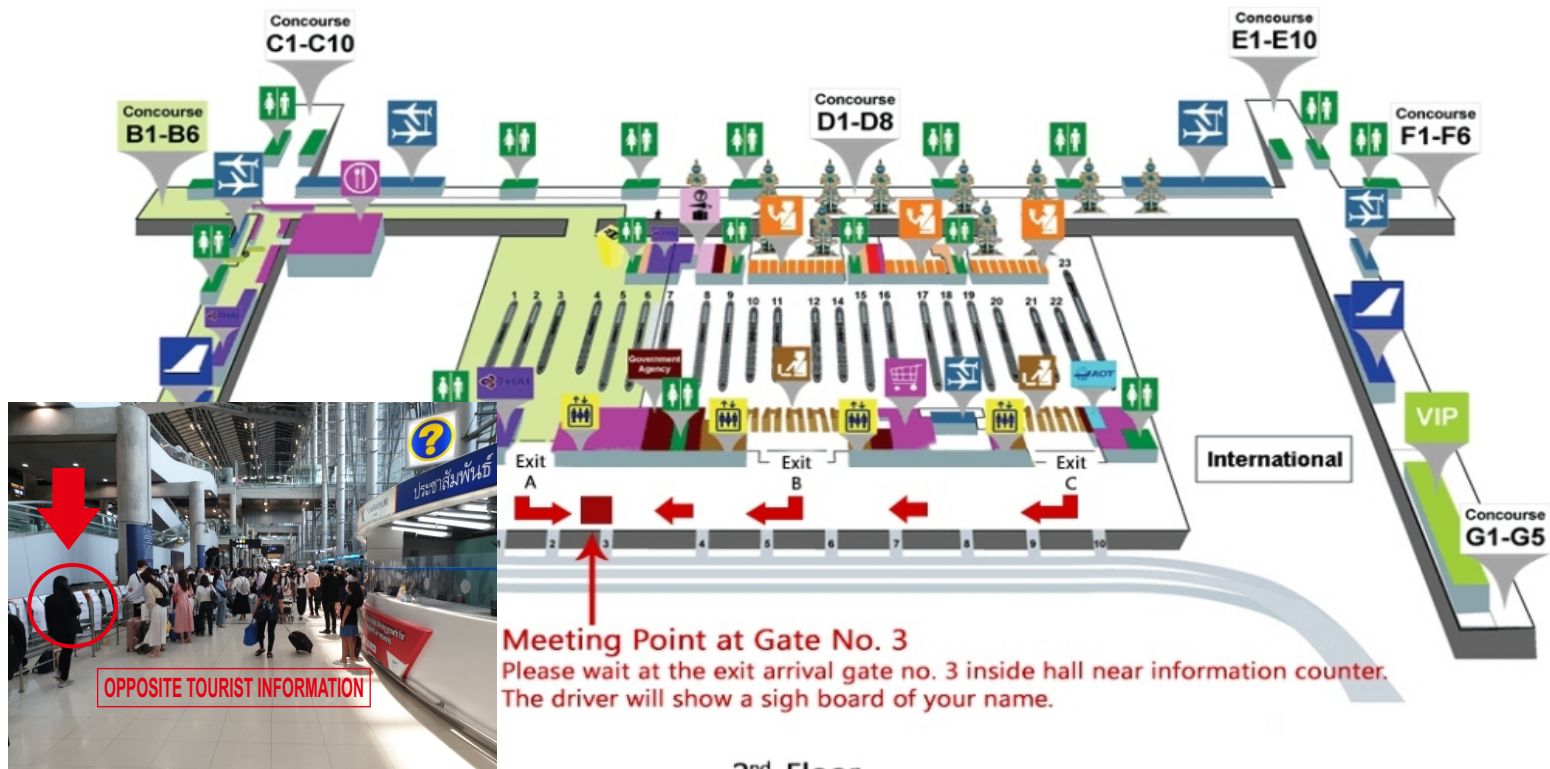

# THAI TRANSFER

Meeting Point at Suwannabhumi Airport  
Level 2

**Meeting Point at Gate No. 3**  
Please wait at the exit arrival gate no. 3 inside hall near information counter.  
The driver will show a sign board of your name.

2<sup>nd</sup>. Floor

**Please print this map and take to handbag, than can found our driver easier**

**If can't found driver within 10 min please contact with our office numbers from voucher.**

**office hours 08:00 am - 18:00 pm**