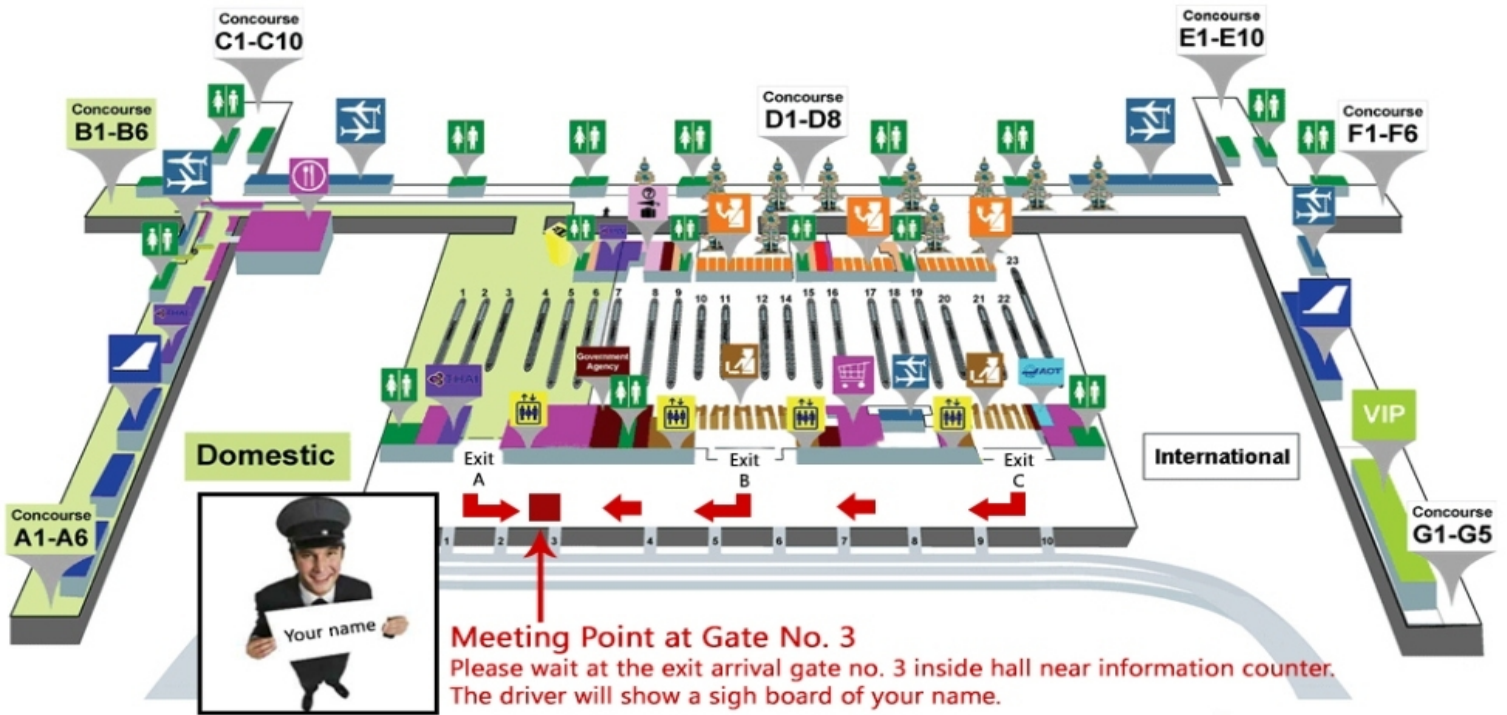

THAI TRANSFER

Meeting Point at Suwannabhumi Airport
Level 2

2nd. Floor

Please print this map and take to handbag, than can found our driver easier

If can't found driver within 10 min plase contact with our office numbers from voucher.